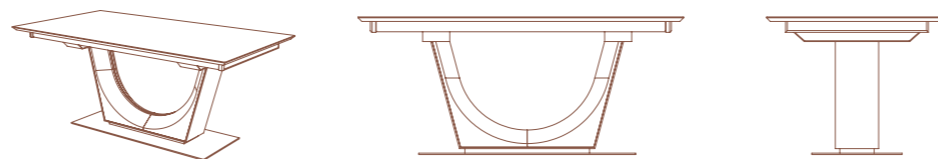

1 DIMENSÕES | DIMENSIONS

1400x1000

1600x1000

1800x1000

2000x1000

2 PERNAS | LEGS

T03

T04

T05

T06

3 AMOSTRAS | SAMPLES

CERAMICAS | CERAMICS

ACABAMENTOS | COATINGS