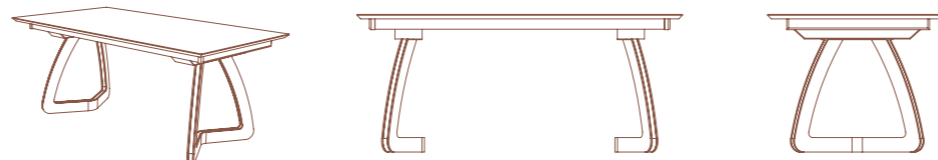

CACIO
SUBLIME FURNITURE

1 DIMENSÕES | DIMENSIONS

1400x1000

1600x1000

1800x1000

2000x1000

2 PERNAS | LEGS

T03