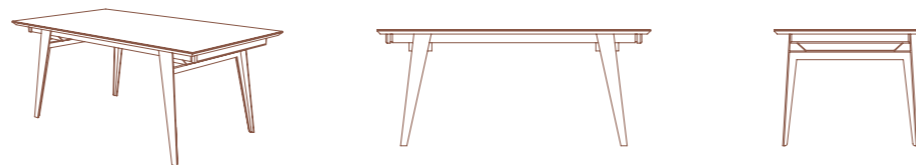

1 DIMENSÕES | DIMENSIONS

1400x1000

1600x1000

1800x1000

2000x1000

2 PERNAS | LEGS

T03

T04

T05

T06

3 AMOSTRAS | SAMPLES

CERAMICAS | CERAMICS

ACABAMENTOS | COATINGS